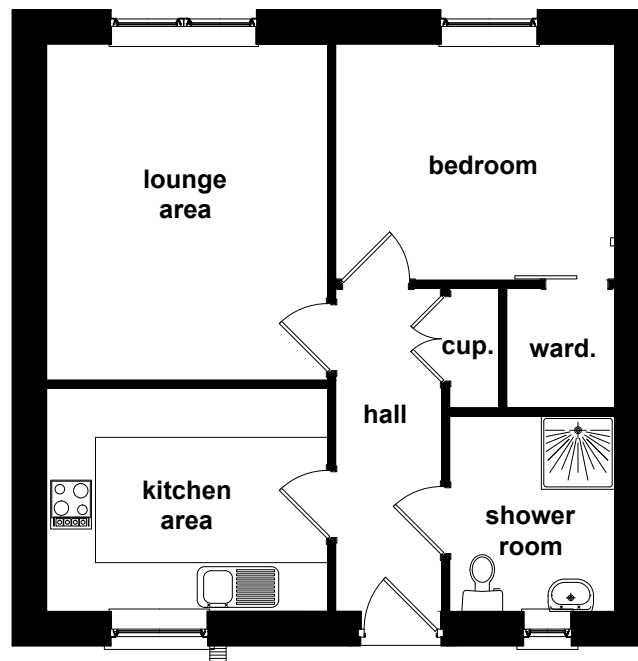

The Elphinstone 1

1 BEDROOM BUNGALOW

The Elphinstone 1 is available as a detached bungalow.

FLOOR AREA

48sqm

- Dining kitchen
- Large lounge
- Walk-in wardrobe in the bedroom
- Spacious shower room
- Storage cupboard in hallway
- Enclosed garden
- Driveway

The Elphinstone 1

GROUND FLOOR

ROOM	METRIC	IMPERIAL
Lounge	4.13 x 3.45	13'5" x 11'3"
Kitchen	2.73 x 3.45	8'9" x 11'3"
Bedroom	2.90 x 3.42	11'2" x 9'5"

GROUND FLOOR

ROOM	METRIC	IMPERIAL
Wardrobe	1.46 x 1.32	4'3" x 4'8"
Shower Room	2.40 x 2.02	7'8" x 6'6"