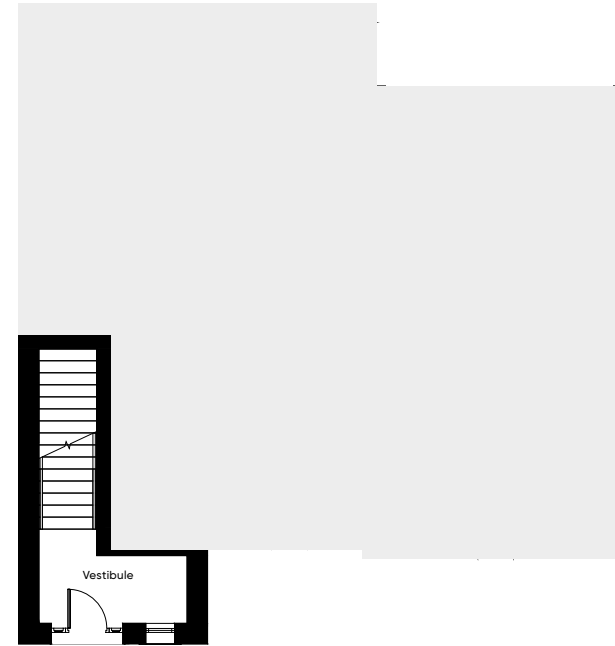

Plot 10 (Type J2)

2 BEDROOM FIRST FLOOR APARTMENT (SELF-CONTAINED)

Floor Area: 84 sqm

FIRST FLOOR	METRES	FEET
Living / Dining / Kitchen	5.29 x 4.01	17'4" x 13'2"
Breakfast Area	3.08 x 2.00	10'1" x 6'7"
Master Bedroom	3.24 x 3.98	10'8" x 13'1"
Bedroom 2	3.24 x 3.98	10'8" x 13'1"
Bathroom	1.90 x 2.29	6'3" x 7'6"

Ground Floor

First Floor