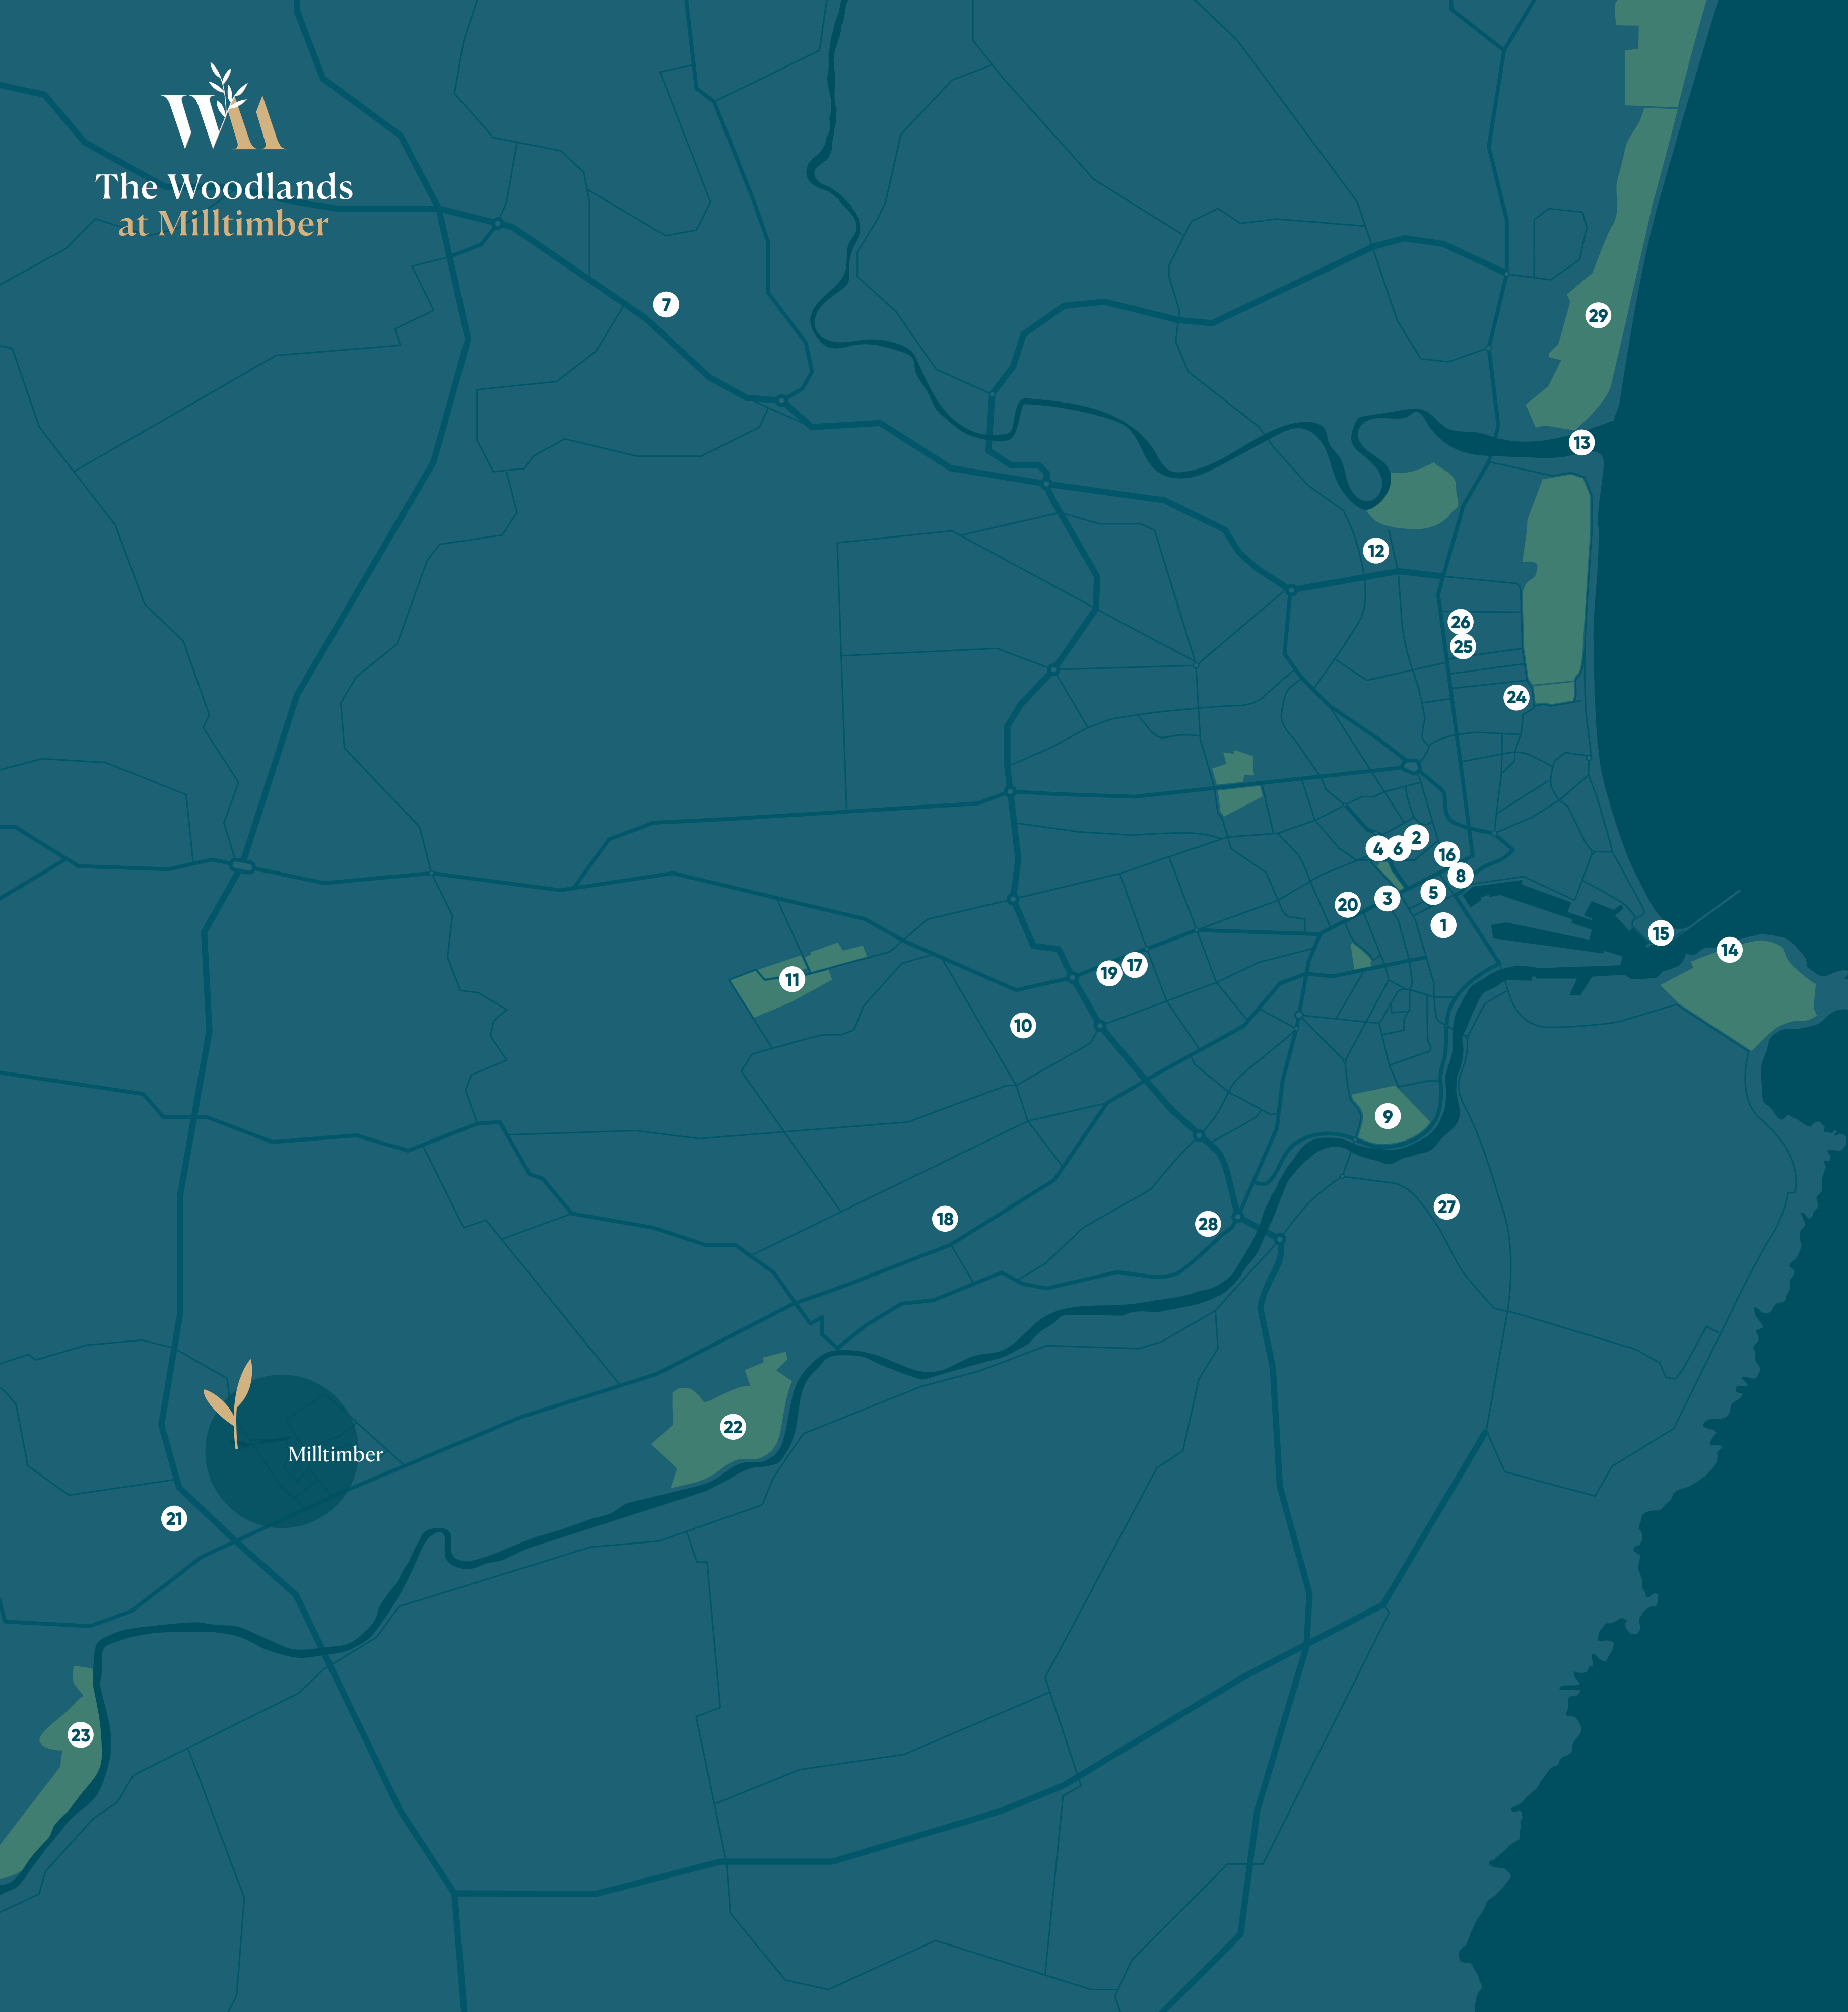

The Woodlands
at Milltimber

SHOP

For all your retail desires:

- 1 Union Square – 17 mins
- 2 Bon Accord Shopping Centre – 22 mins
- 3 Union Street, Aberdeen – 20 mins

CULTURE

Embrace Scottish culture:

- 4 His Majesties Theatre – 19 mins
- 5 The Tivoli Theatre – 18 mins
- 6 Aberdeen Art Gallery – 22 mins
- 7 P&J Live – 13 mins
- 8 Aberdeen Maritime Museum – 20 mins

RECREATION

Enjoy the great outdoors:

- 9 Duthie Park – 15 mins
- 10 Johnston Gardens – 14 mins
- 11 Hazlehead Park – 15 mins
- 12 Cruickshank Botanic Garden – 27 mins
- 13 Donmouth Local Nature Reserve – 25 mins
- 14 Dolphin Watching – 21 mins

DINE

The ideal dining experience:

- 15 The Silver Darling – 15 mins
- 16 Miller and Carter – 20 mins
- 17 Malmaison – 15 mins
- 18 The Marcliffe – 10 mins
- 19 The Chester Hotel – 16 mins
- 20 Vovem Bar & Grill – 19 mins

OUTSIDE MAP AREA

- Treehouse at Midmar – 18 mins
- Dunnottar Castle – 19 mins
- Bennachie – 47 mins
- Clachnaben – 48 mins
- Scolty Hill – 21 mins
- Loch Muick – 1hr 17 mins
- Rothesay Rooms – 53 mins
- Fife Arms – 1hr 13 mins