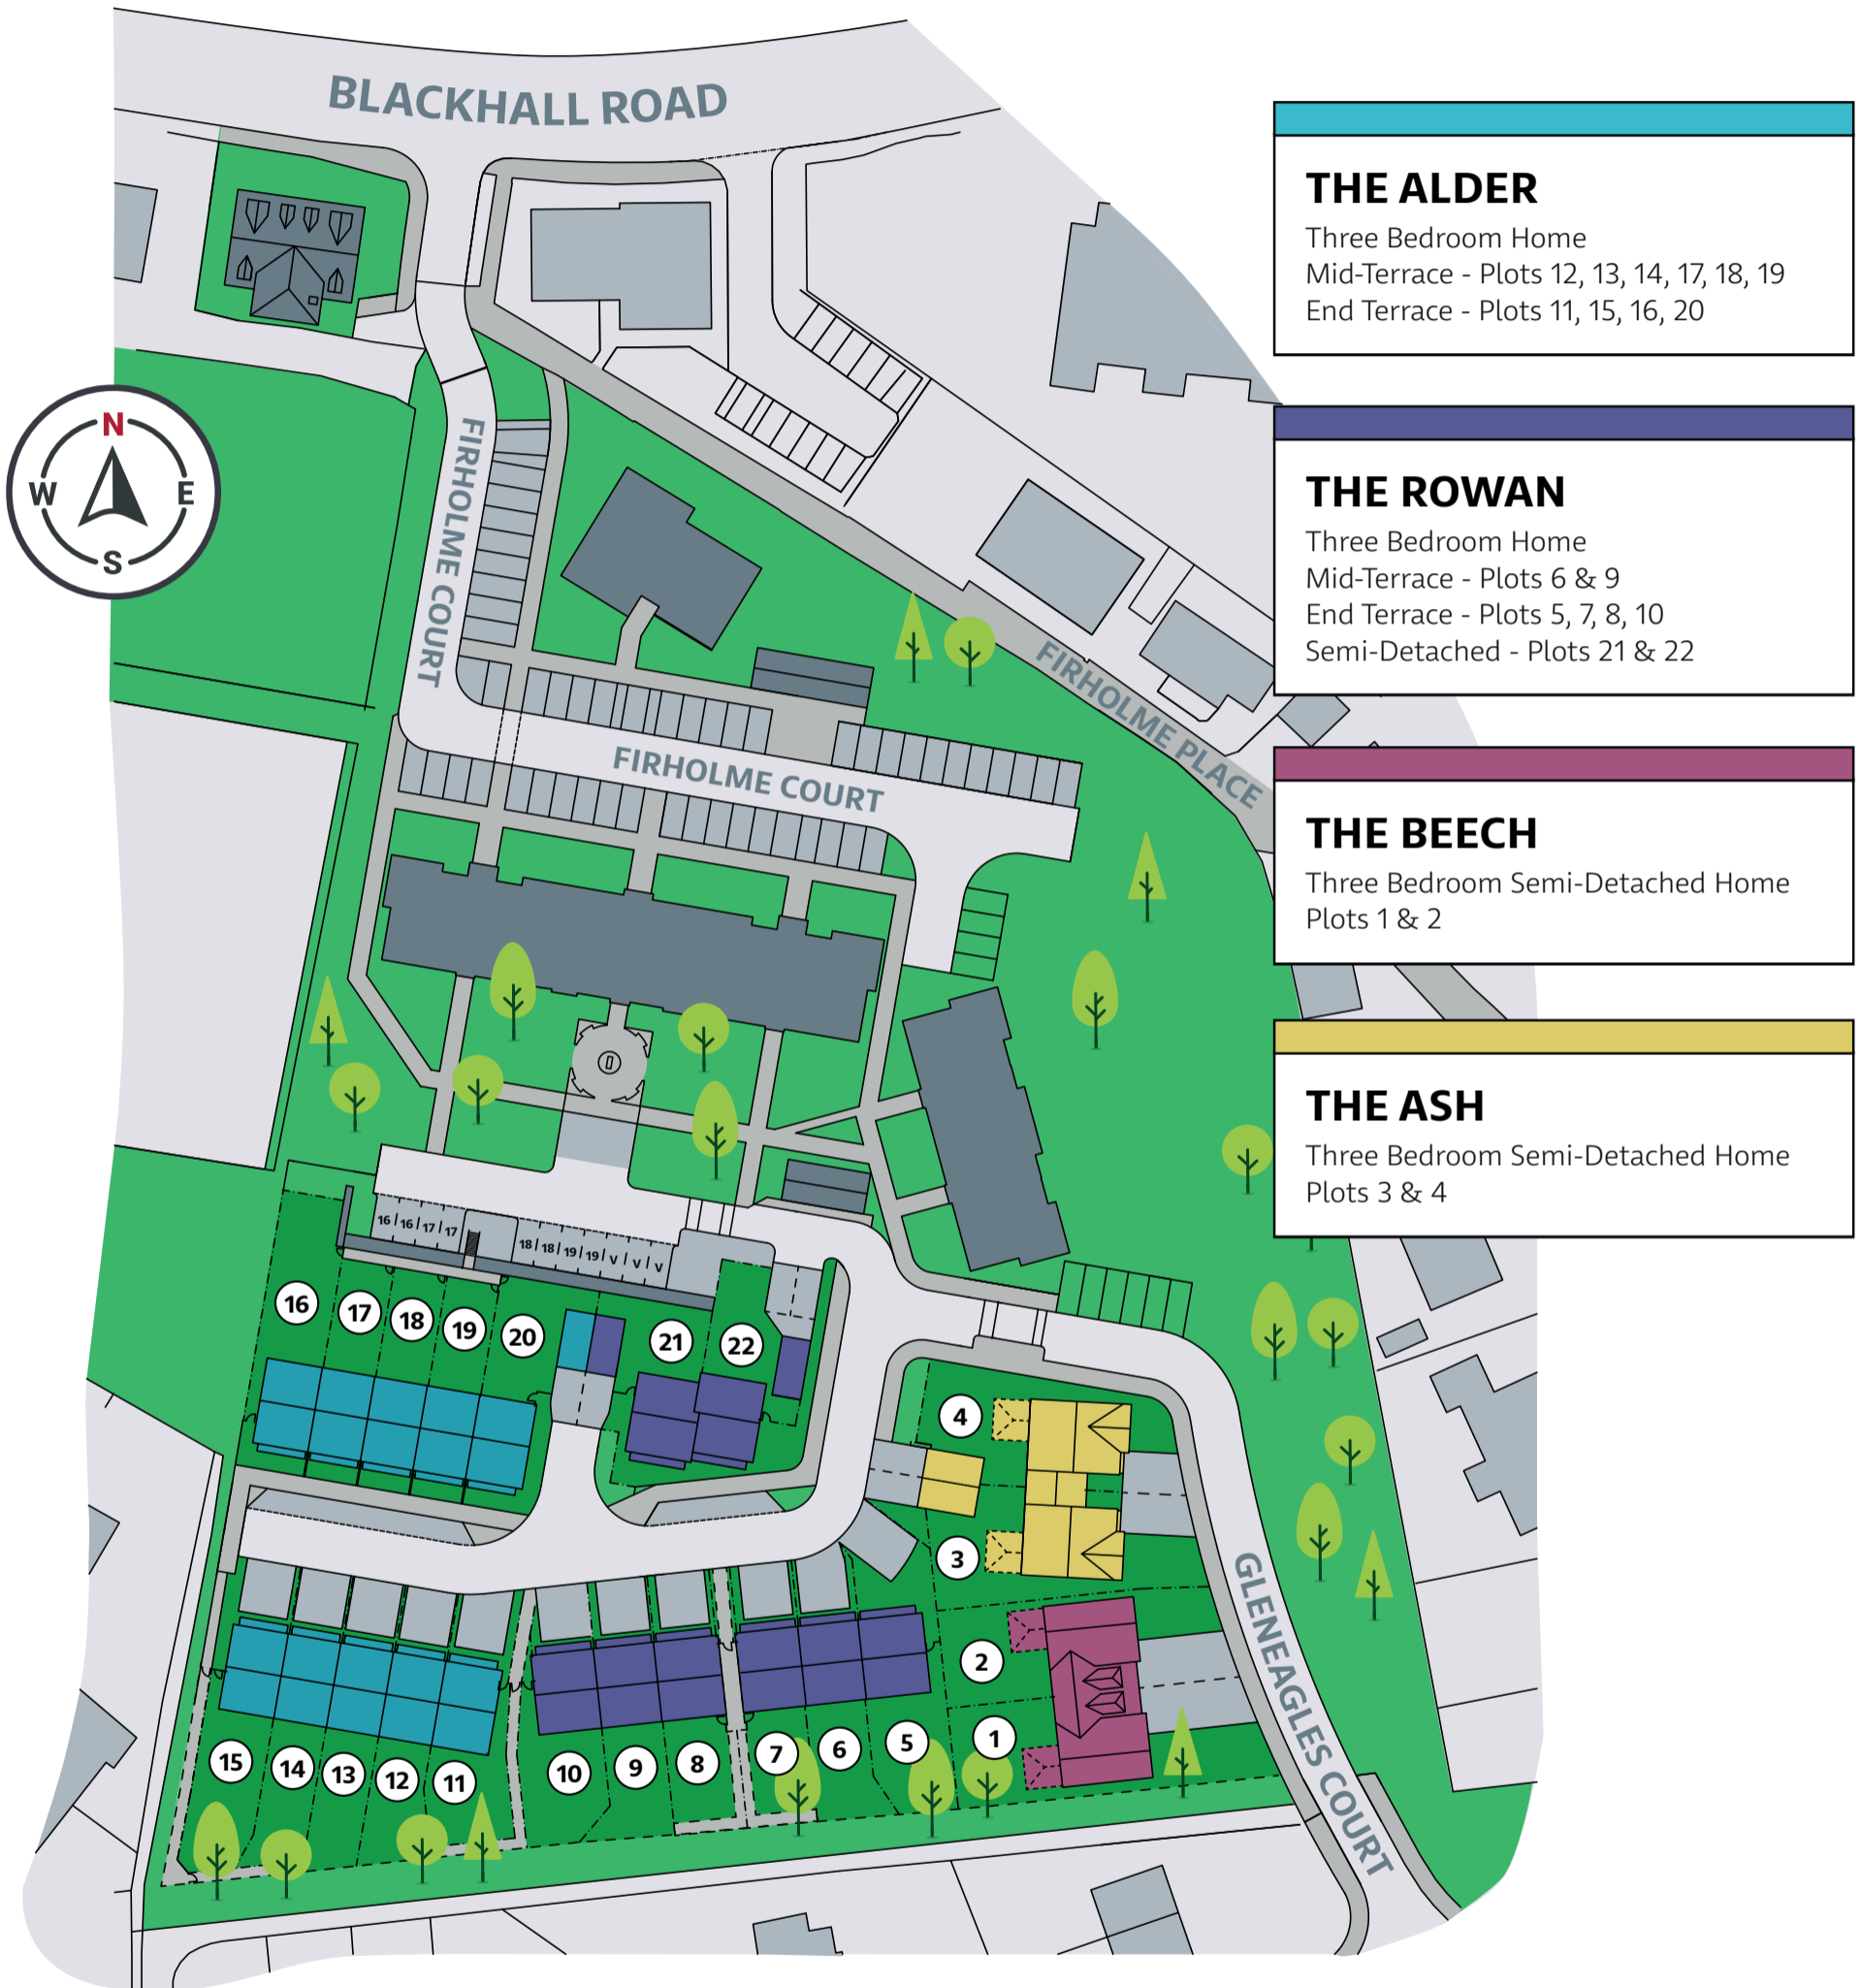

BLACKHALL SOUTH

THE ALDER

Three Bedroom Home
 Mid-Terrace - Plots 12, 13, 14, 17, 18, 19
 End Terrace - Plots 11, 15, 16, 20

THE ROWAN

Three Bedroom Home
 Mid-Terrace - Plots 6 & 9
 End Terrace - Plots 5, 7, 8, 10
 Semi-Detached - Plots 21 & 22

THE BEECH

Three Bedroom Semi-Detached Home
 Plots 1 & 2

THE ASH

Three Bedroom Semi-Detached Home
 Plots 3 & 4

This site layout has been created to reflect current availability and collection of homes at the time of printing.
 For the most up-to-date availability please visit our website or contact the sales team. BS/MAH/0.1